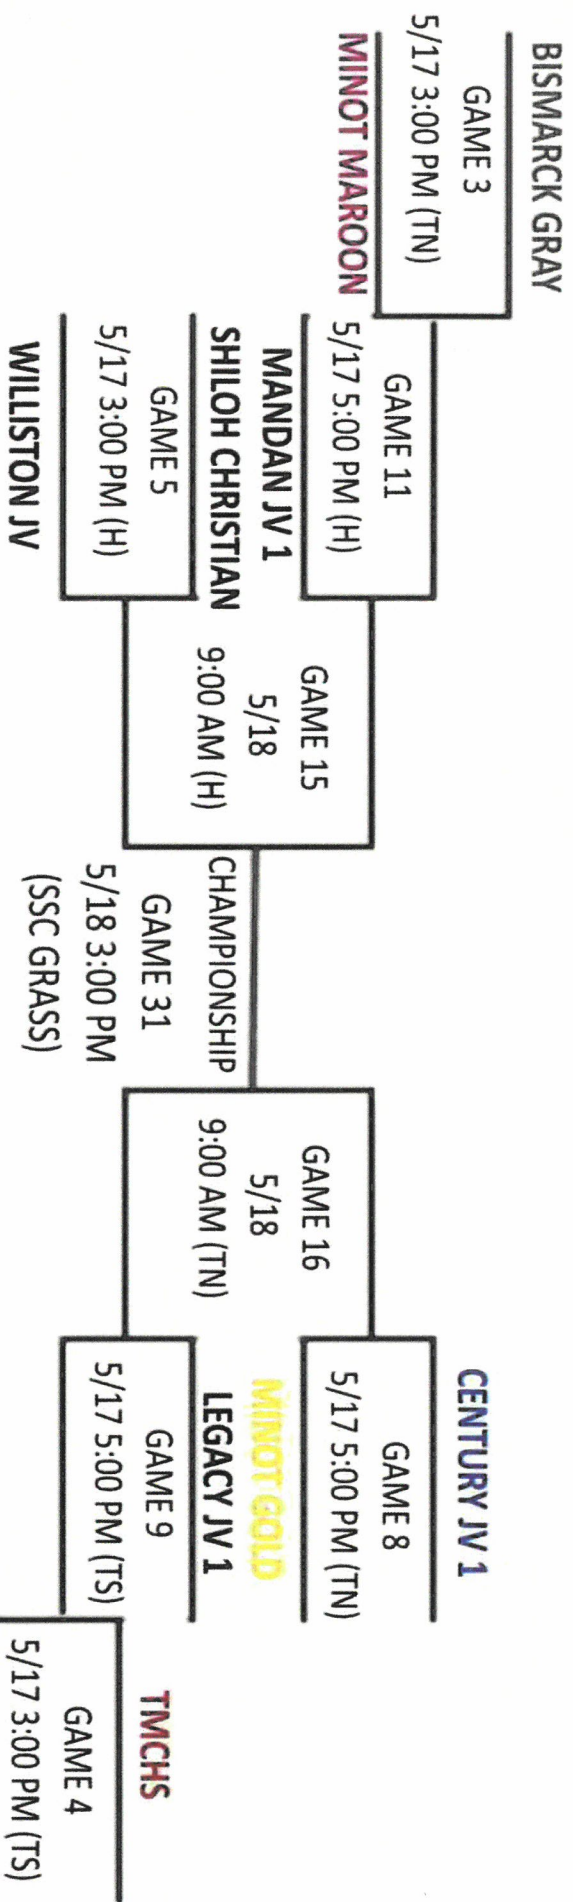

WDLFA 2019 JV1 TOURNAMENT

Western Dakota Association

Baseball

FIELD KEY
 SSCT - SANFORD SPORTS COMPLEX TURF
 SSCG - SANFORD SPORTS COMPLEX GRASS
 TN - TATLEY NORTH
 TS - TATLEY SOUTH
 H - HAALAND BASEBALL FIELD